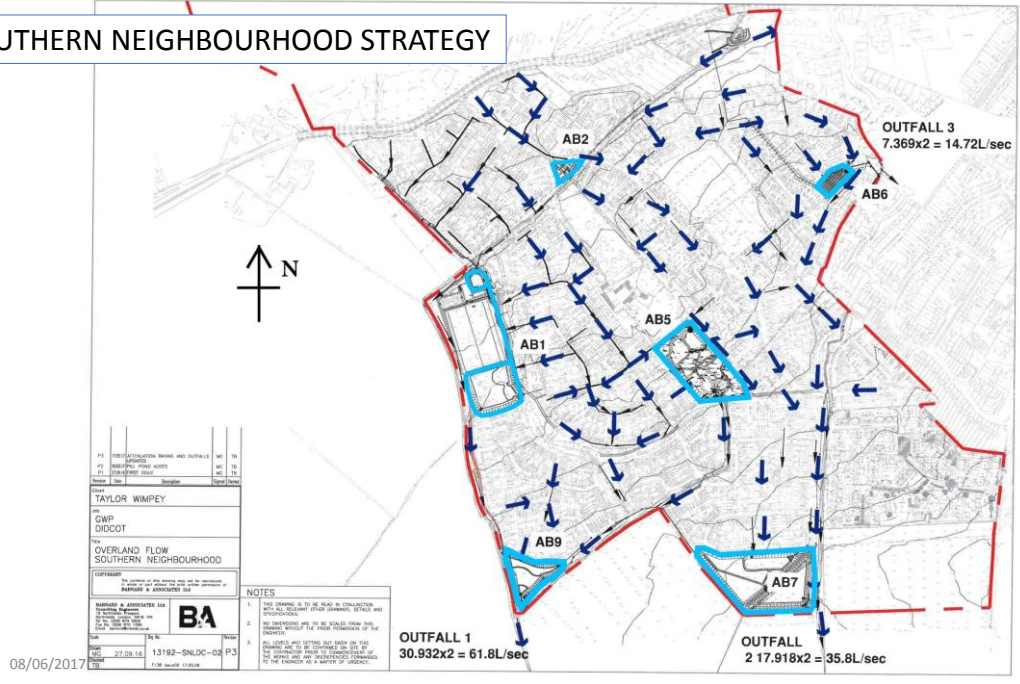

DISTRICT NEIGHBOURHOOD

NORTHERN NEIGHBOURHOOD

DISTRICT NEIGHBOURHOOD

SOUTHERN NEIGHBOURHOOD

08/06/2017

Re-silted up ditch inlet Feb 2015

08/06/2017

Silted ditch inlet Oct 2016

08/06/2017

Outlet pond Dec 2014

08/06/2017

Outlet Pond Sep 15

08/06/2017

SOUTHERN NEIGHBOURHOOD STRATEGY

08/06/2017

Wet weather January 2014 in Southern Neighbourhood

08/06/2017

Run Off Bund Oct 2015 – Southern Neighbourhood

08/06/2017

Southern Neighbourhood Basin 5 May 2017

08/06/2017