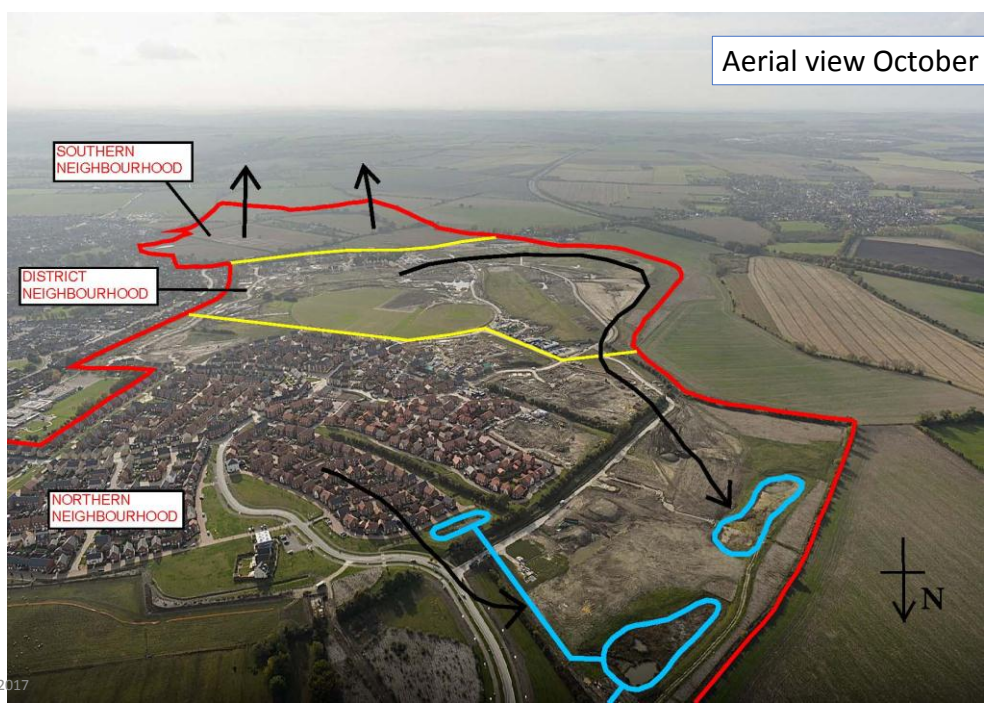

08/06/2017

08/06/2017

Wet weather Jan 2014

08/06/2017

Basin silting March 2015

08/06/2017

Northern Neighbourhood Model

08/06/2017

DISTRICT NEIGHBOURHOOD

NORTHERN NEIGHBOURHOOD

DISTRICT NEIGHBOURHOOD

SOUTHERN NEIGHBOURHOOD

08/06/2017

Re-silted up ditch inlet Feb 2015

08/06/2017

Silted ditch inlet Oct 2016

08/06/2017

Outlet pond Dec 2014

08/06/2017

Outlet Pond Sep 15

08/06/2017

SOUTHERN NEIGHBOURHOOD STRATEGY

08/06/2017

Wet weather January 2014 in Southern Neighbourhood

08/06/2017

Run Off Bund Oct 2015 – Southern Neighbourhood

08/06/2017

Southern Neighbourhood Basin 5 May 2017

08/06/2017