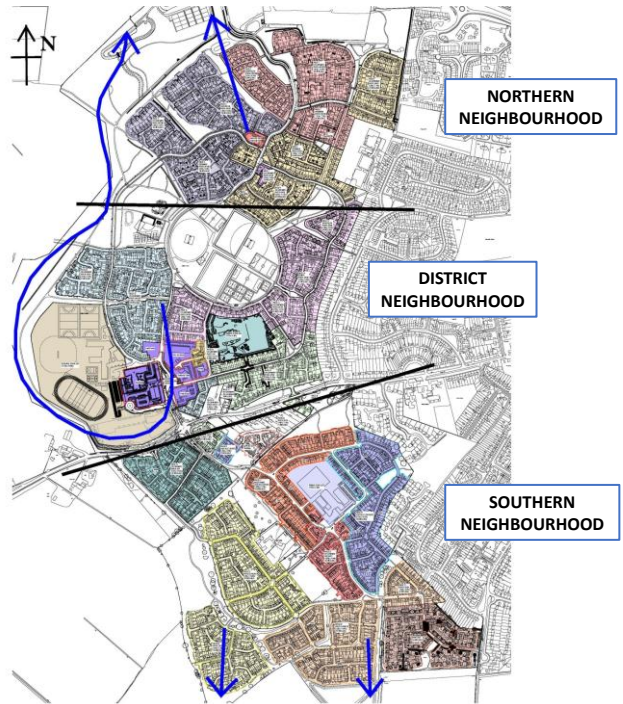

08/06/2017

08/06/2017

Wet weather Jan 2014

08/06/2017

Basin silting March 2015

08/06/2017

Northern Neighbourhood Model

08/06/2017

DISTRICT NEIGHBOURHOOD

NORTHERN NEIGHBOURHOOD

DISTRICT NEIGHBOURHOOD

SOUTHERN NEIGHBOURHOOD

08/06/2017

Re-silted up ditch inlet Feb 2015

08/06/2017

Silted ditch inlet Oct 2016

08/06/2017

Outlet pond Dec 2014

08/06/2017

Outlet Pond Sep 15

08/06/2017

SOUTHERN NEIGHBOURHOOD STRATEGY

08/06/2017

Wet weather January 2014 in Southern Neighbourhood

08/06/2017

Run Off Bund Oct 2015 – Southern Neighbourhood

08/06/2017

Southern Neighbourhood Basin 5 May 2017

08/06/2017