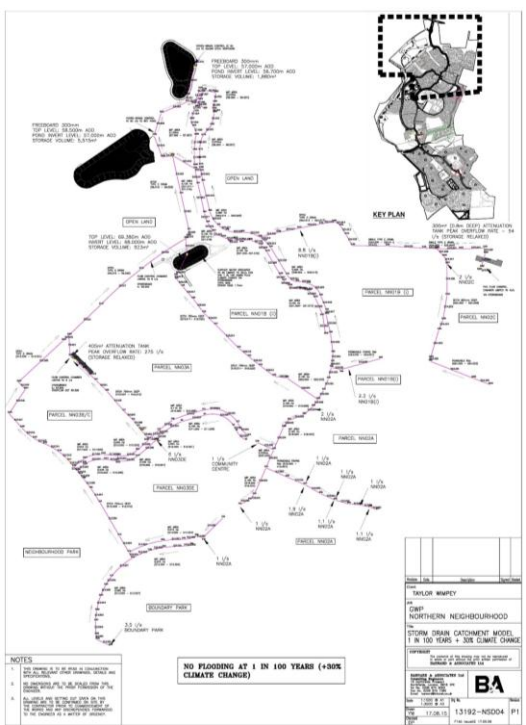

08/06/2017

08/06/2017

Wet weather Jan 2014

08/06/2017

Basin silting March 2015

08/06/2017

Northern Neighbourhood Model

08/06/2017

DISTRICT NEIGHBOURHOOD

NORTHERN NEIGHBOURHOOD

DISTRICT NEIGHBOURHOOD

SOUTHERN NEIGHBOURHOOD

08/06/2017

Re-silted up ditch inlet Feb 2015

08/06/2017

Silted ditch inlet Oct 2016

08/06/2017

Outlet pond Dec 2014

08/06/2017

Outlet Pond Sep 15

08/06/2017

SOUTHERN NEIGHBOURHOOD STRATEGY

08/06/2017

Wet weather January 2014 in Southern Neighbourhood

08/06/2017

Run Off Bund Oct 2015 – Southern Neighbourhood

08/06/2017

Southern Neighbourhood Basin 5 May 2017

08/06/2017