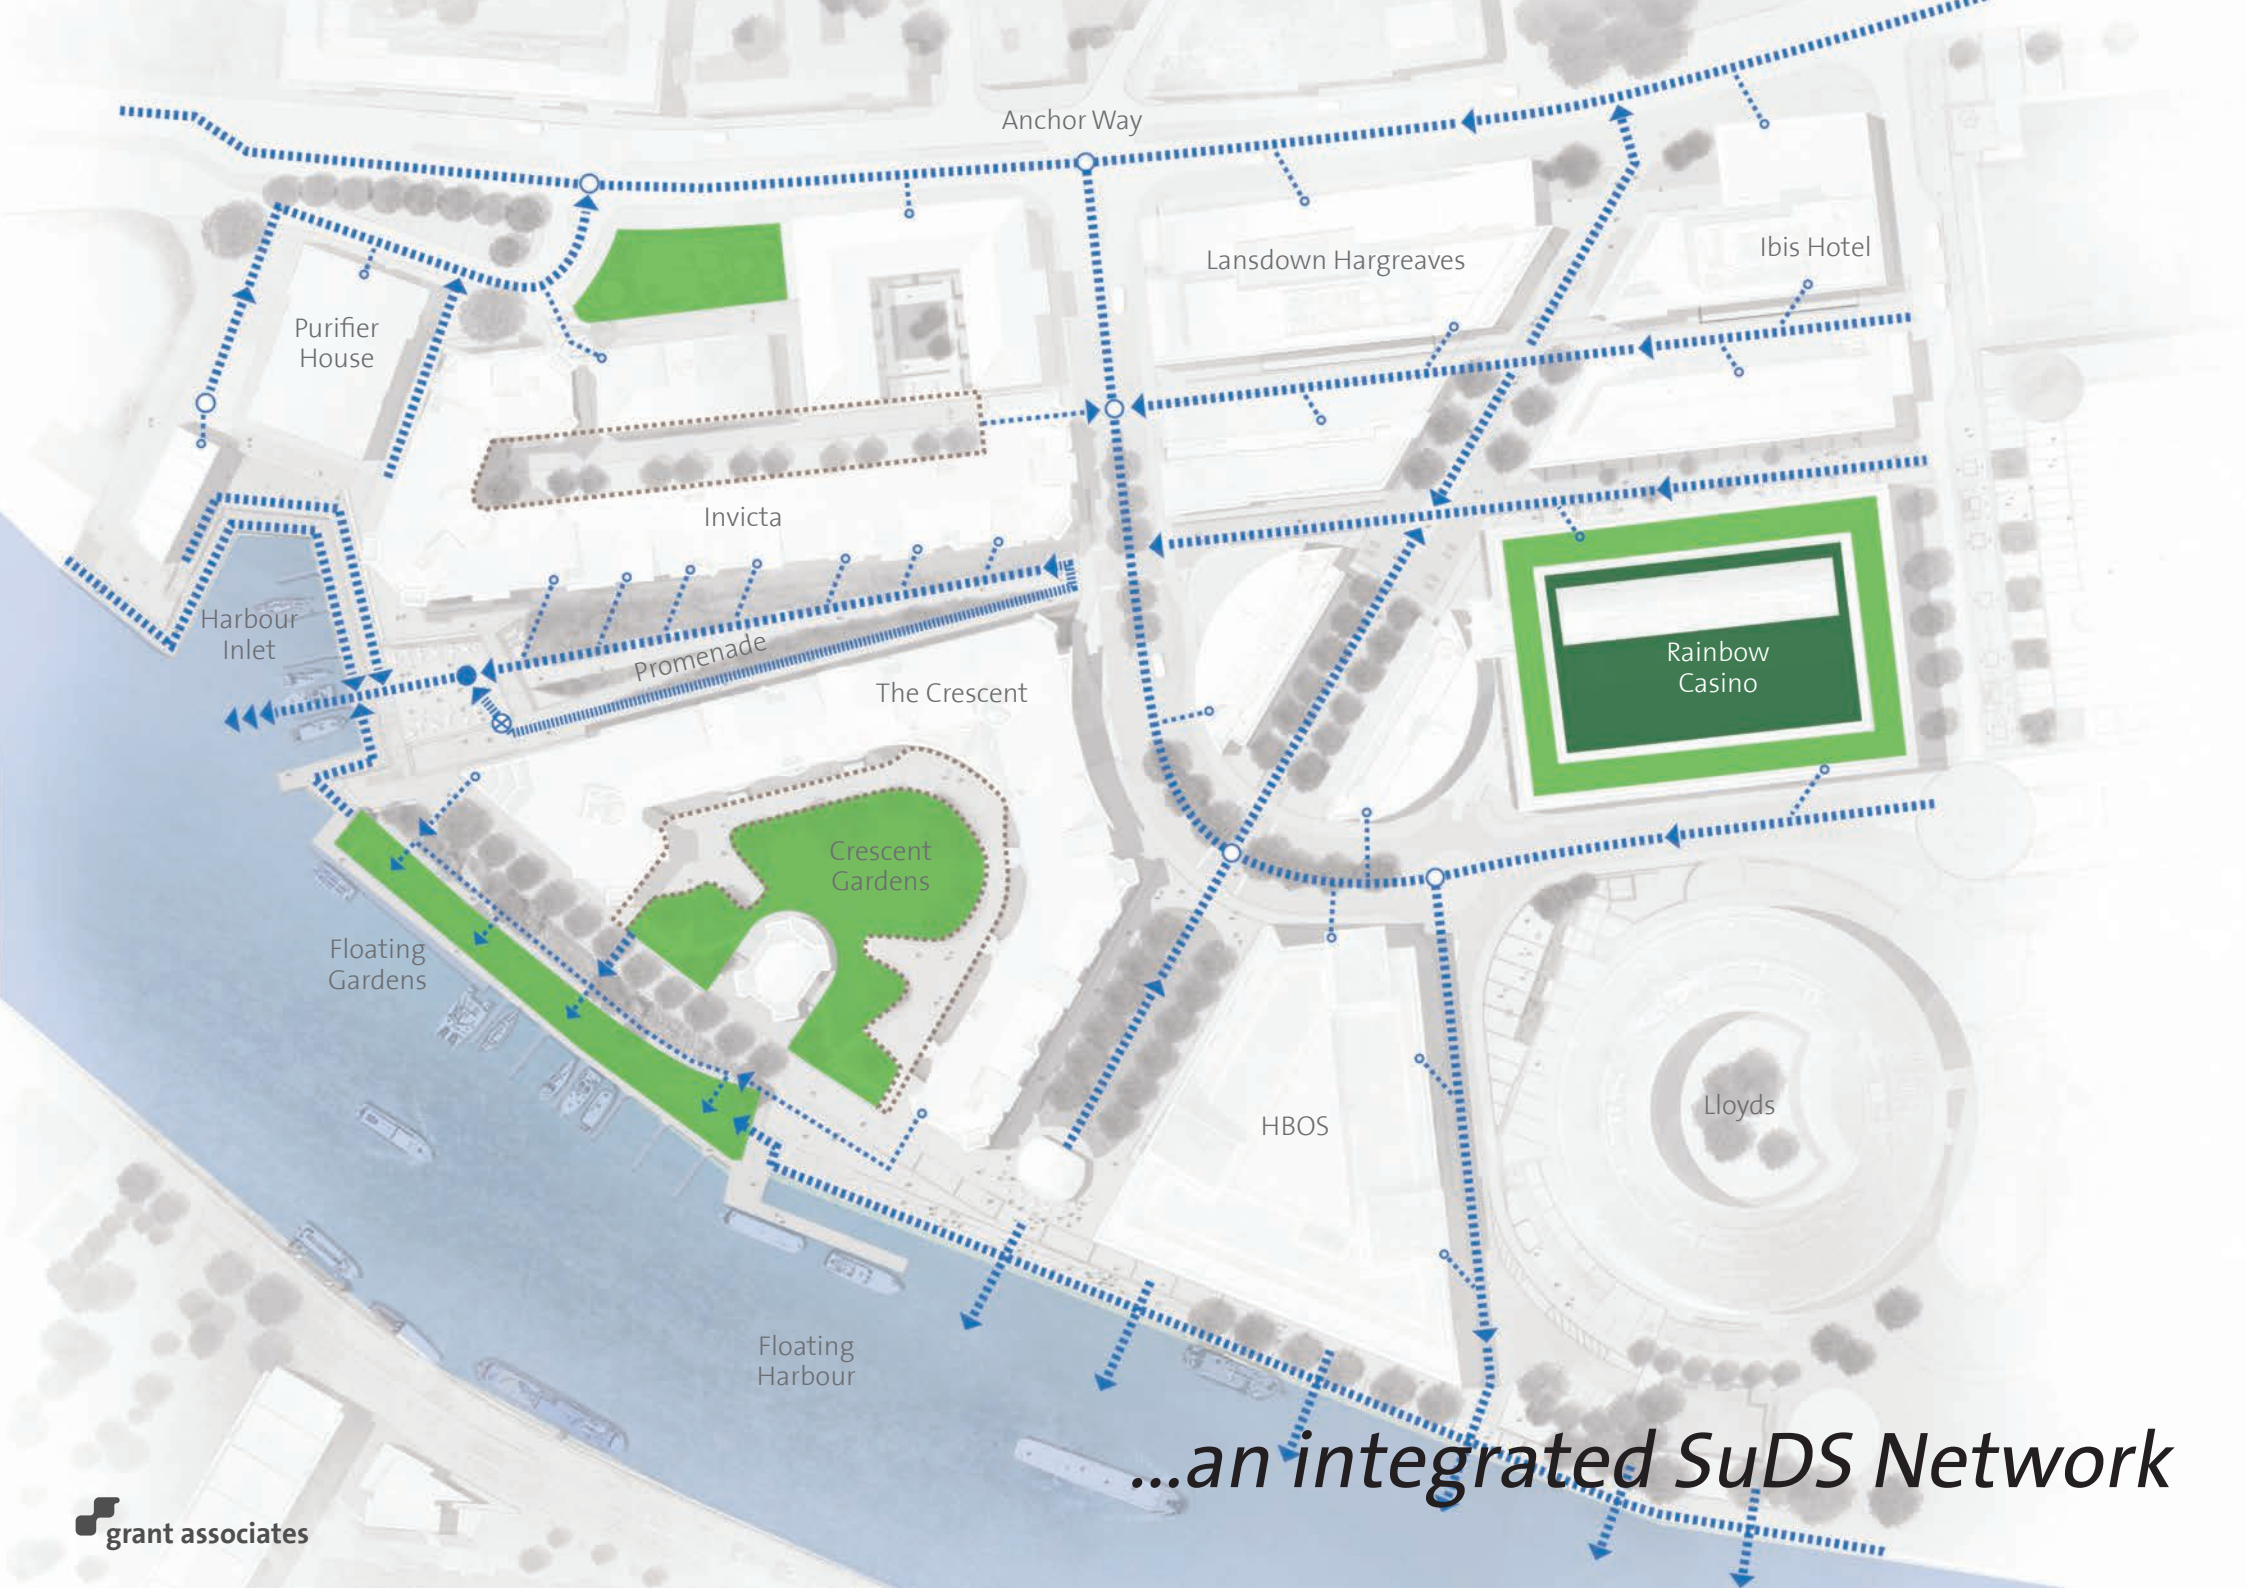

Bristol Harbourside

4 Case Studies

The Hive

Exceedance Landscape

...an integrated approach

...exceedance basin that maintains access

...expressing rainwater

...revealing the dynamic landscape

Bath Riverside

...a river at the heart of the project

Bath Riverside

...respecting the river

...a landscape designed to flood

Harton Quays Park

Revealing SuDS on the Surface

...creating an urban topography

SURFACE WATER COLLECTION AND ATTENUATION

..integrated catchment channels

...enhanced character

Bristol Harbourside

15 Years of Phased Implementation

1994

2014

Anchor Way