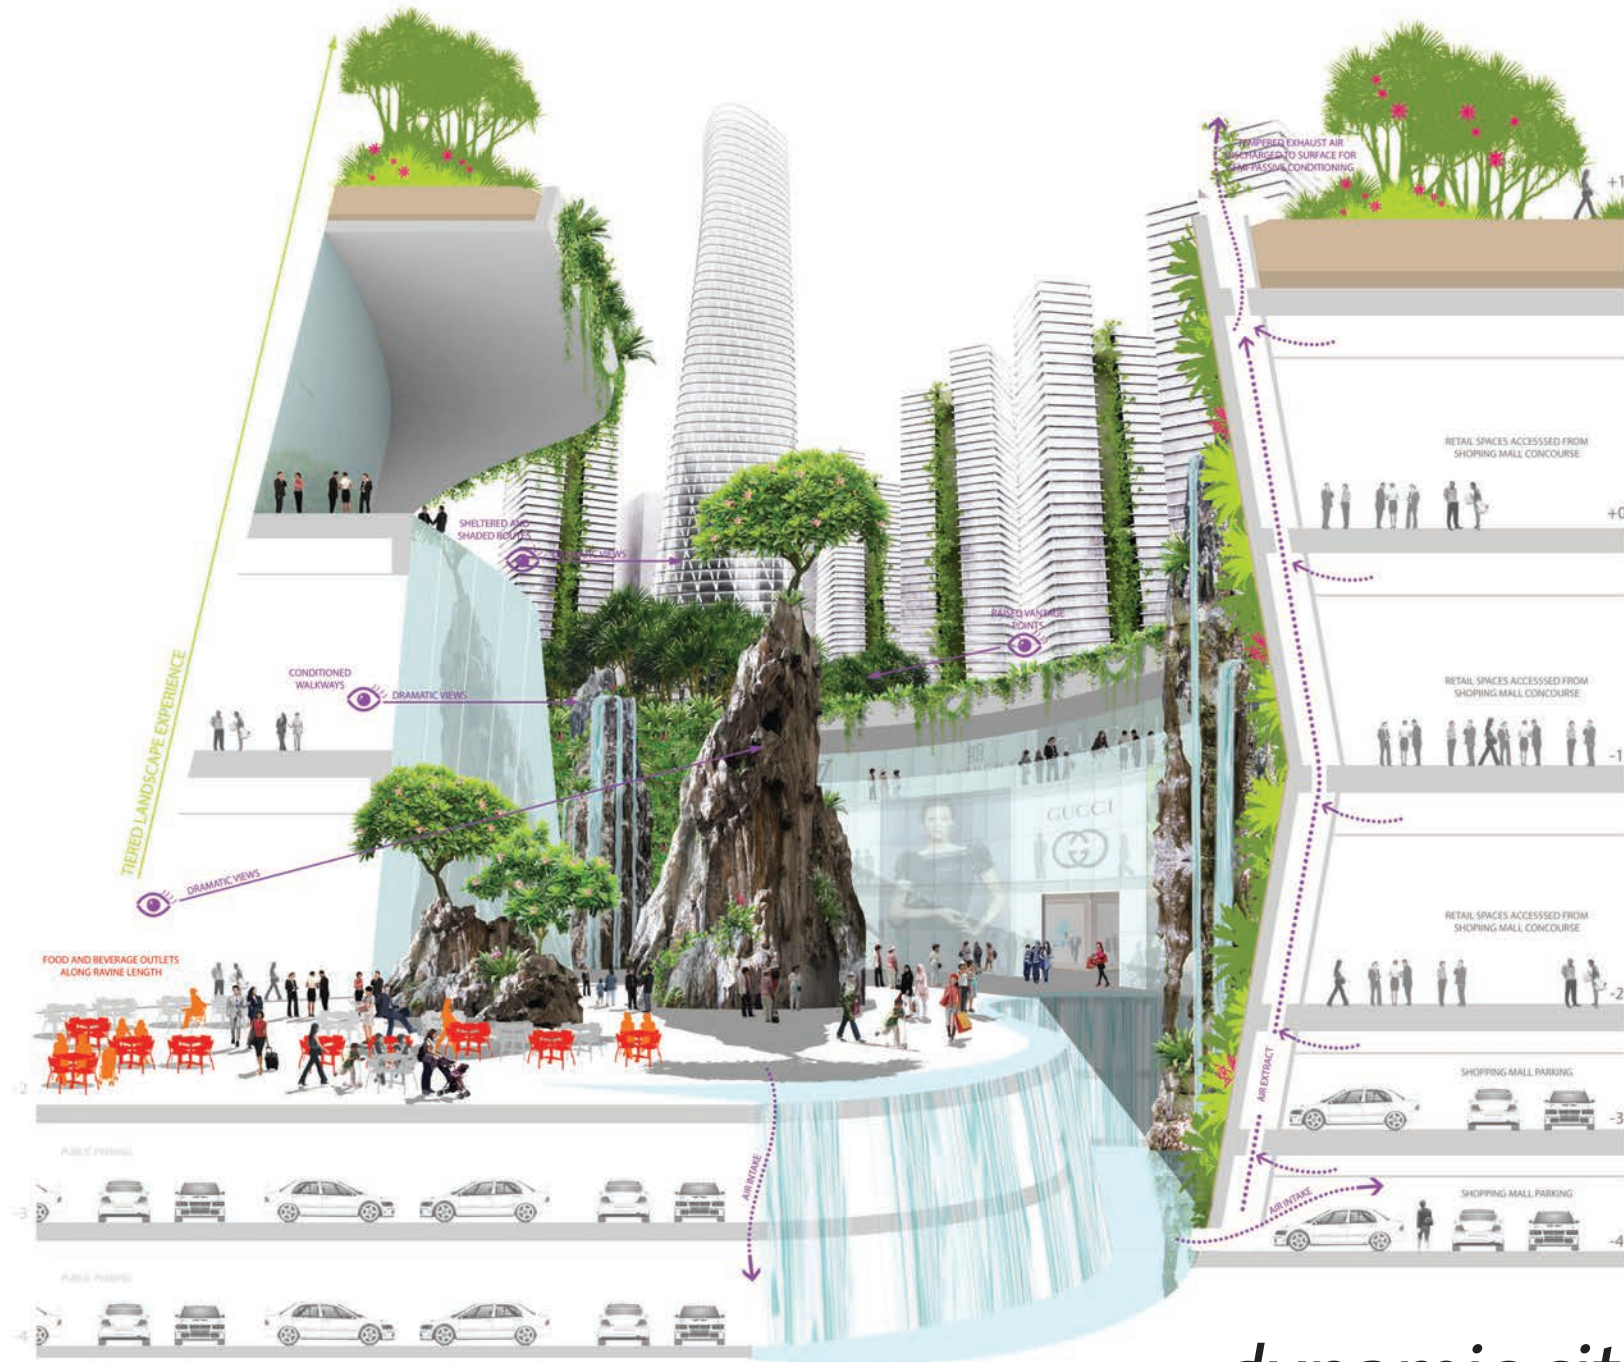

Bristol Harbourside

4 Case Studies

The Hive

Exceedance Landscape

...an integrated approach

...exceedance basin that maintains access

...expressing rainwater

...revealing the dynamic landscape

Crescent Gardens

Floating Gardens

HBOS

Lloyds

Floating Harbour

...an integrated SuDS Network

...greenwalls and podium decks

...inner city ecology

...cleansing floating gardens

...cleansing floating gardens

...dynamic urban spaces

...unique urban spaces

The future of SuDS....

...dynamic cityscapes

...integrated cityscapes

A scenic view of a waterfront park. In the foreground, a calm body of water reflects the sky. A stone wall stands on the left side of the water. Several small boats are docked along the shore. In the background, there are modern buildings, including one with a prominent orange facade. Tall pine trees are planted along the right side of the water. The sky is blue with scattered white clouds.