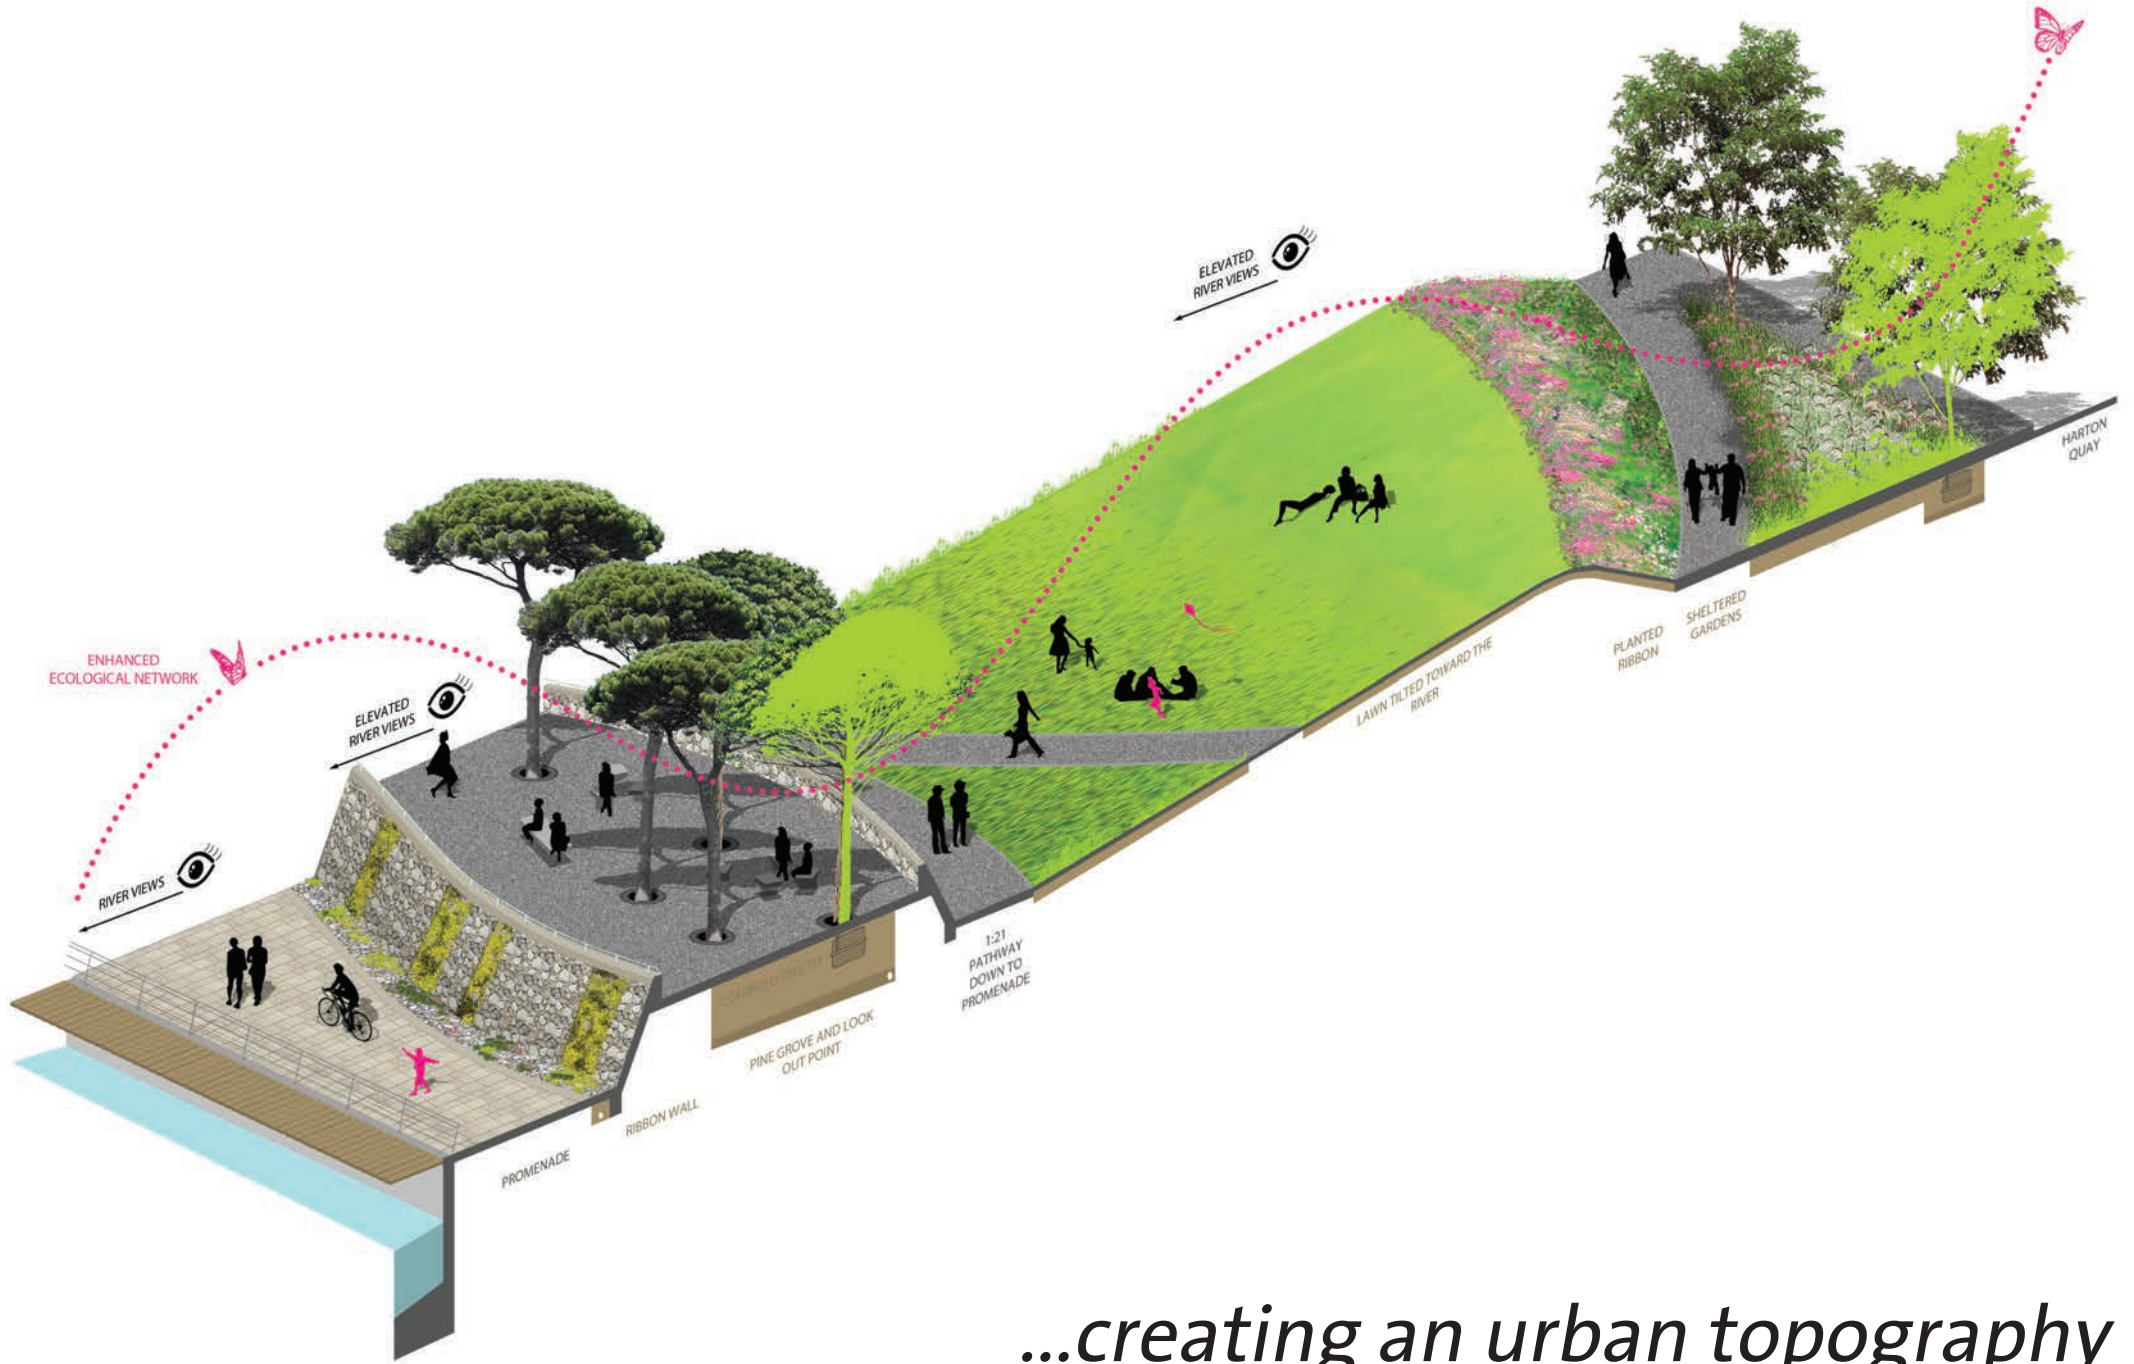

Bristol Harbourside

4 Case Studies

The Hive

Exceedance Landscape

...an integrated approach

...exceedance basin that maintains access

...expressing rainwater

...revealing the dynamic landscape

Bath Riverside

...a river at the heart of the project

Bath Riverside

...respecting the river

...a landscape designed to flood

Harton Quays Park

Revealing SuDS on the Surface

...creating an urban topography

SURFACE WATER COLLECTION AND ATTENUATION

..integrated catchment channels

...enhanced character

Bristol Harbourside

15 Years of Phased Implementation

1994

2014

Anchor Way