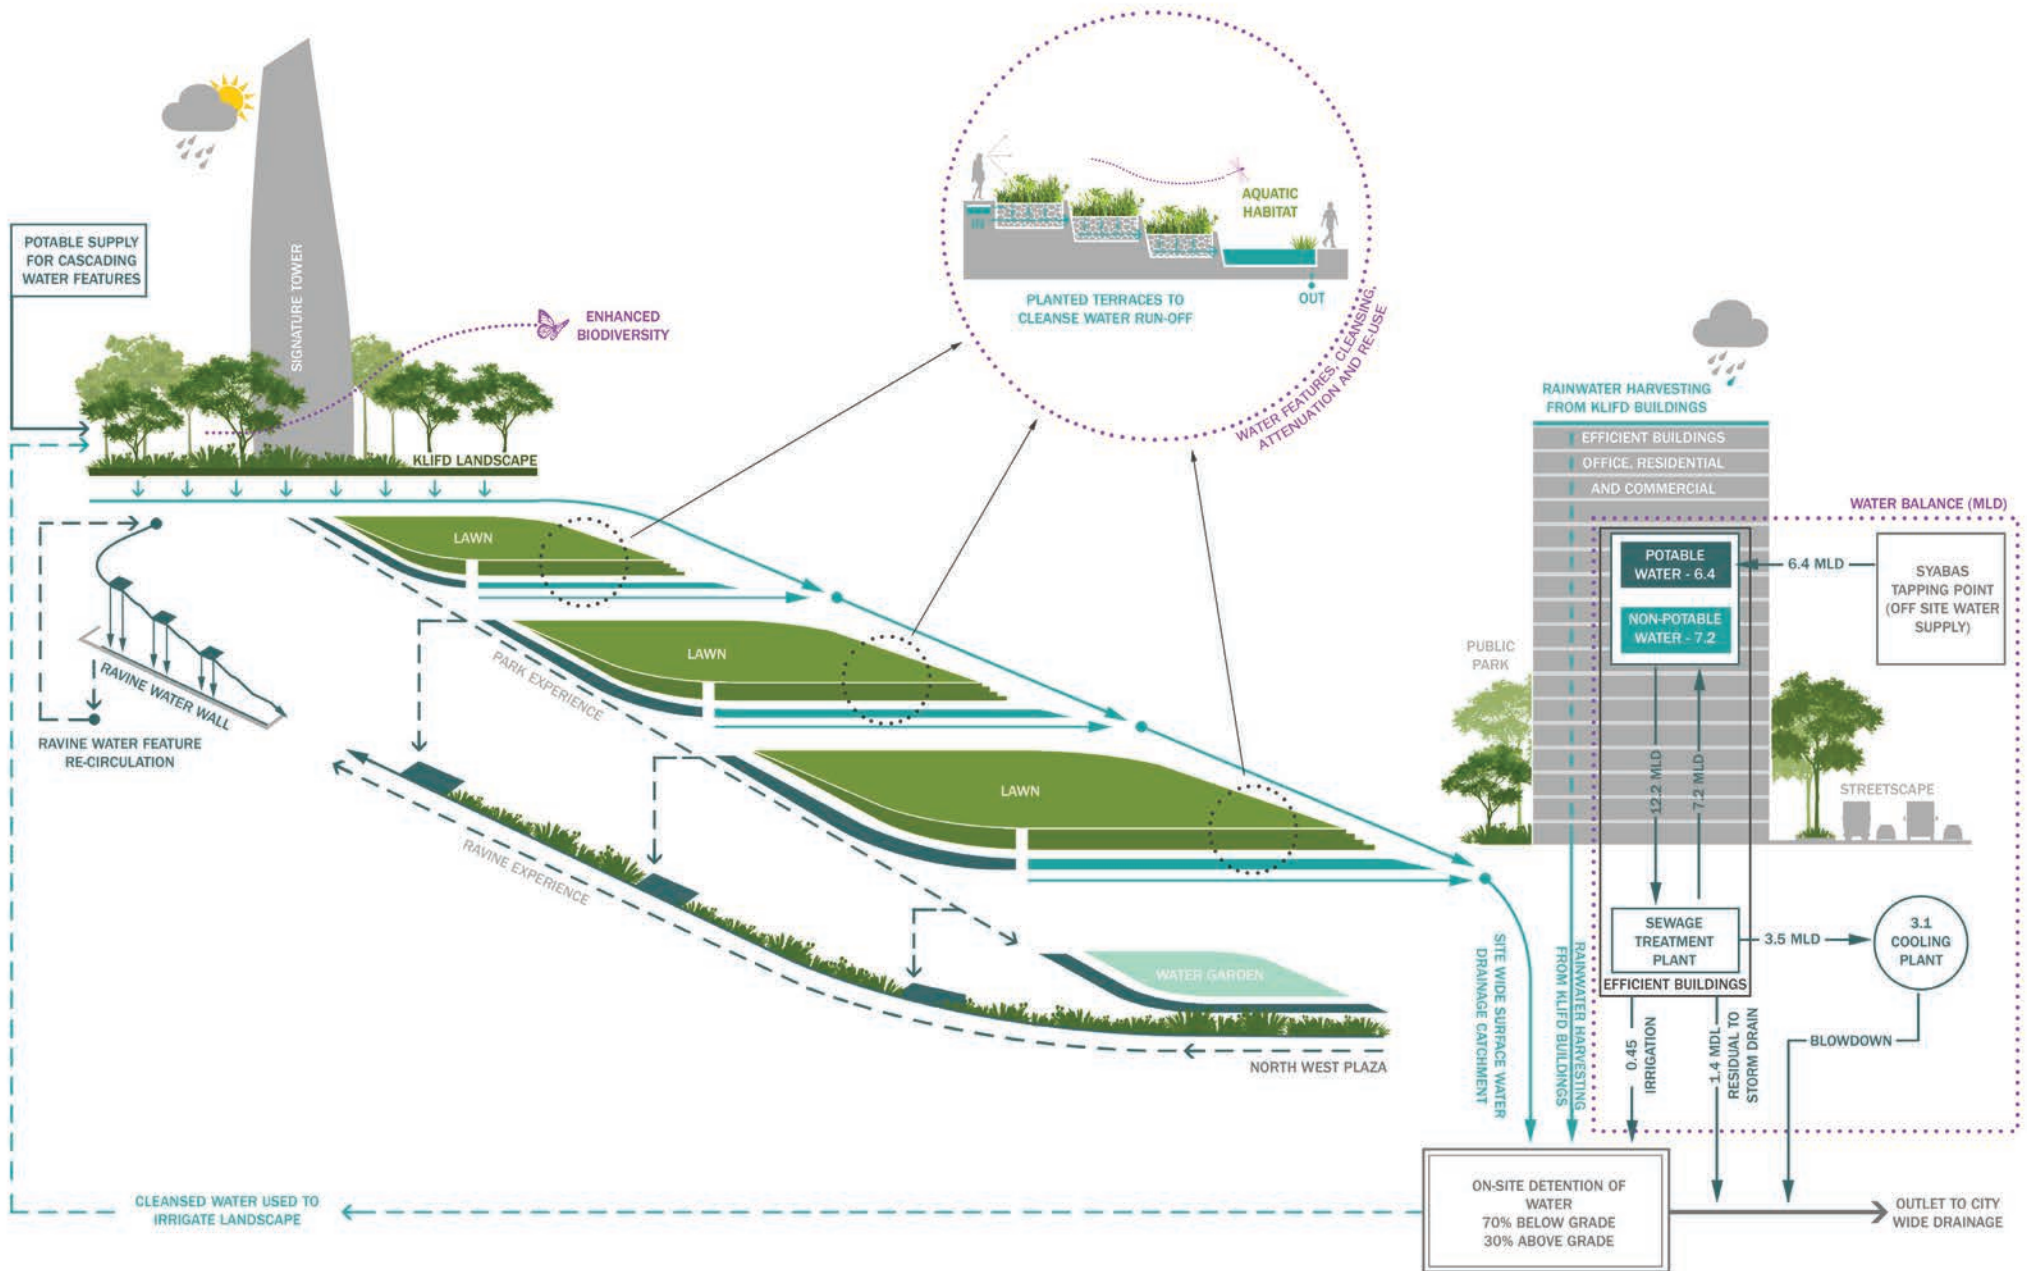

Bristol Harbourside

4 Case Studies

The Hive

Exceedance Landscape

...an integrated approach

...exceedance basin that maintains access

...expressing rainwater

...revealing the dynamic landscape

Crescent Gardens

Floating Gardens

HBOS

Lloyds

Floating Harbour

...an integrated SuDS Network

...greenwalls and podium decks

...inner city ecology

...cleansing floating gardens

...cleansing floating gardens

...dynamic urban spaces

...unique urban spaces

The future of SuDS....

...dynamic cityscapes

...integrated cityscapes

A scenic view of a waterfront park. In the foreground, a calm body of water reflects the sky. A stone wall stands on the left side of the water. Several small boats are docked along the shore. In the background, there are modern buildings, including one with a prominent orange facade. Tall pine trees are planted along the right side of the water. The sky is blue with scattered white clouds.