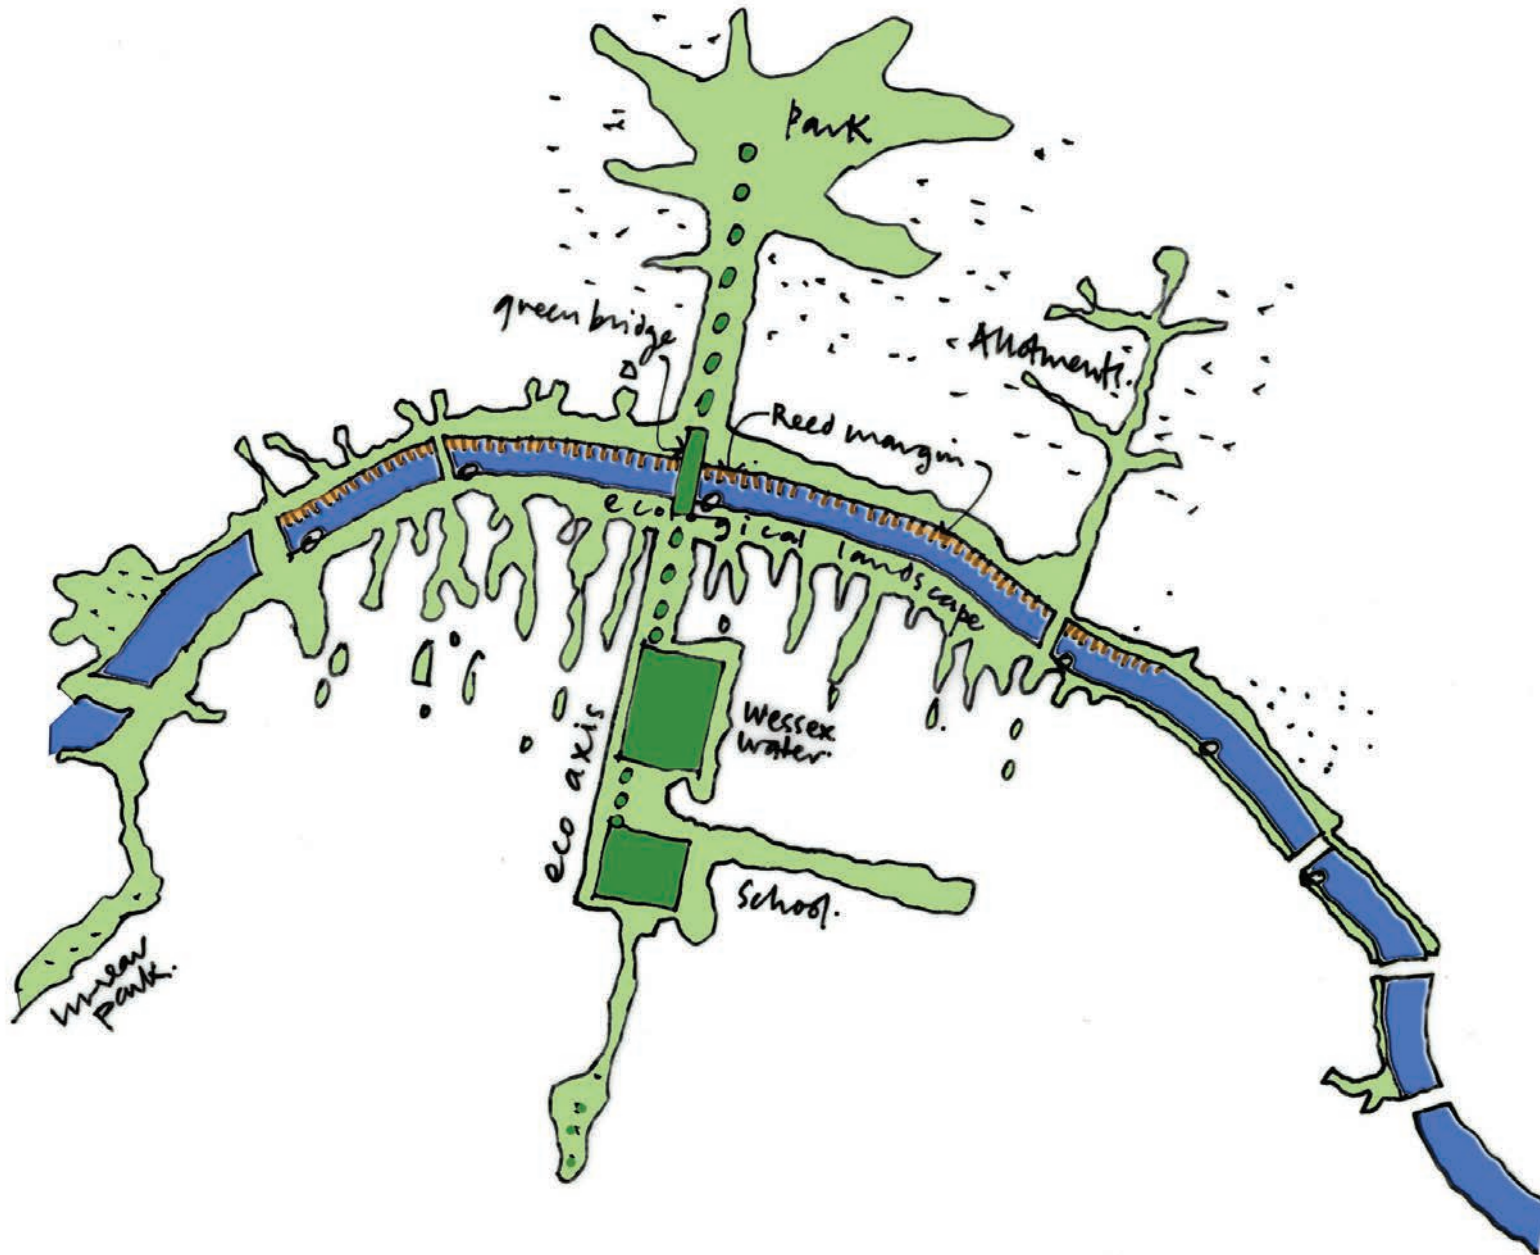

Bristol Harbourside

4 Case Studies

The Hive

Exceedance Landscape

...an integrated approach

...exceedance basin that maintains access

...expressing rainwater

...revealing the dynamic landscape

Bath Riverside

...a river at the heart of the project

Bath Riverside

...respecting the river

...a landscape designed to flood

Harton Quays Park

Revealing SuDS on the Surface

...creating an urban topography

Lansdown Hargreaves

Ibis Hotel

Purifier House

Invicta

Rainbow Casino

Harbour Inlet

Promenade

The Crescent