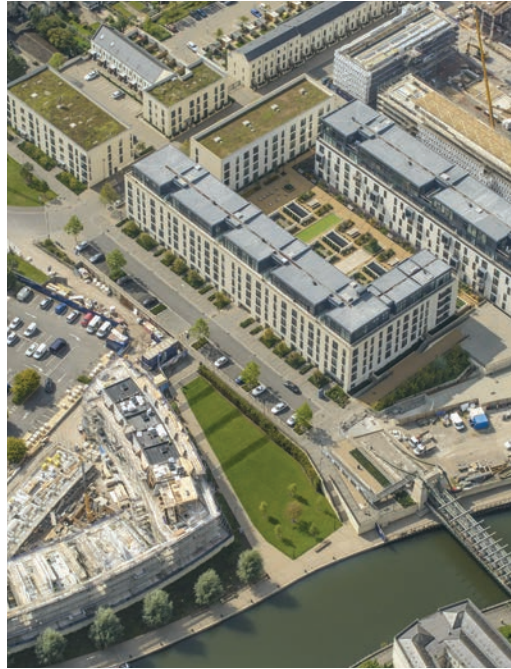

SuDS Inspires Urban Design

It Reconnects People & Nature

It evokes ... **HAPPINESS**

It evokes... **EXPLORATION**

It evokes... **WONDER**

The Hive

Bath Riverside

Harton Quays

Bristol Harbourside

4 Case Studies

The Hive

Exceedance Landscape

...an integrated approach

...exceedance basin that maintains access

...expressing rainwater

...revealing the dynamic landscape

Bath Riverside

...a river at the heart of the project

Bath Riverside

...respecting the river

...a landscape designed to flood

Harton Quays Park

Revealing SuDS on the Surface

...creating an urban topography