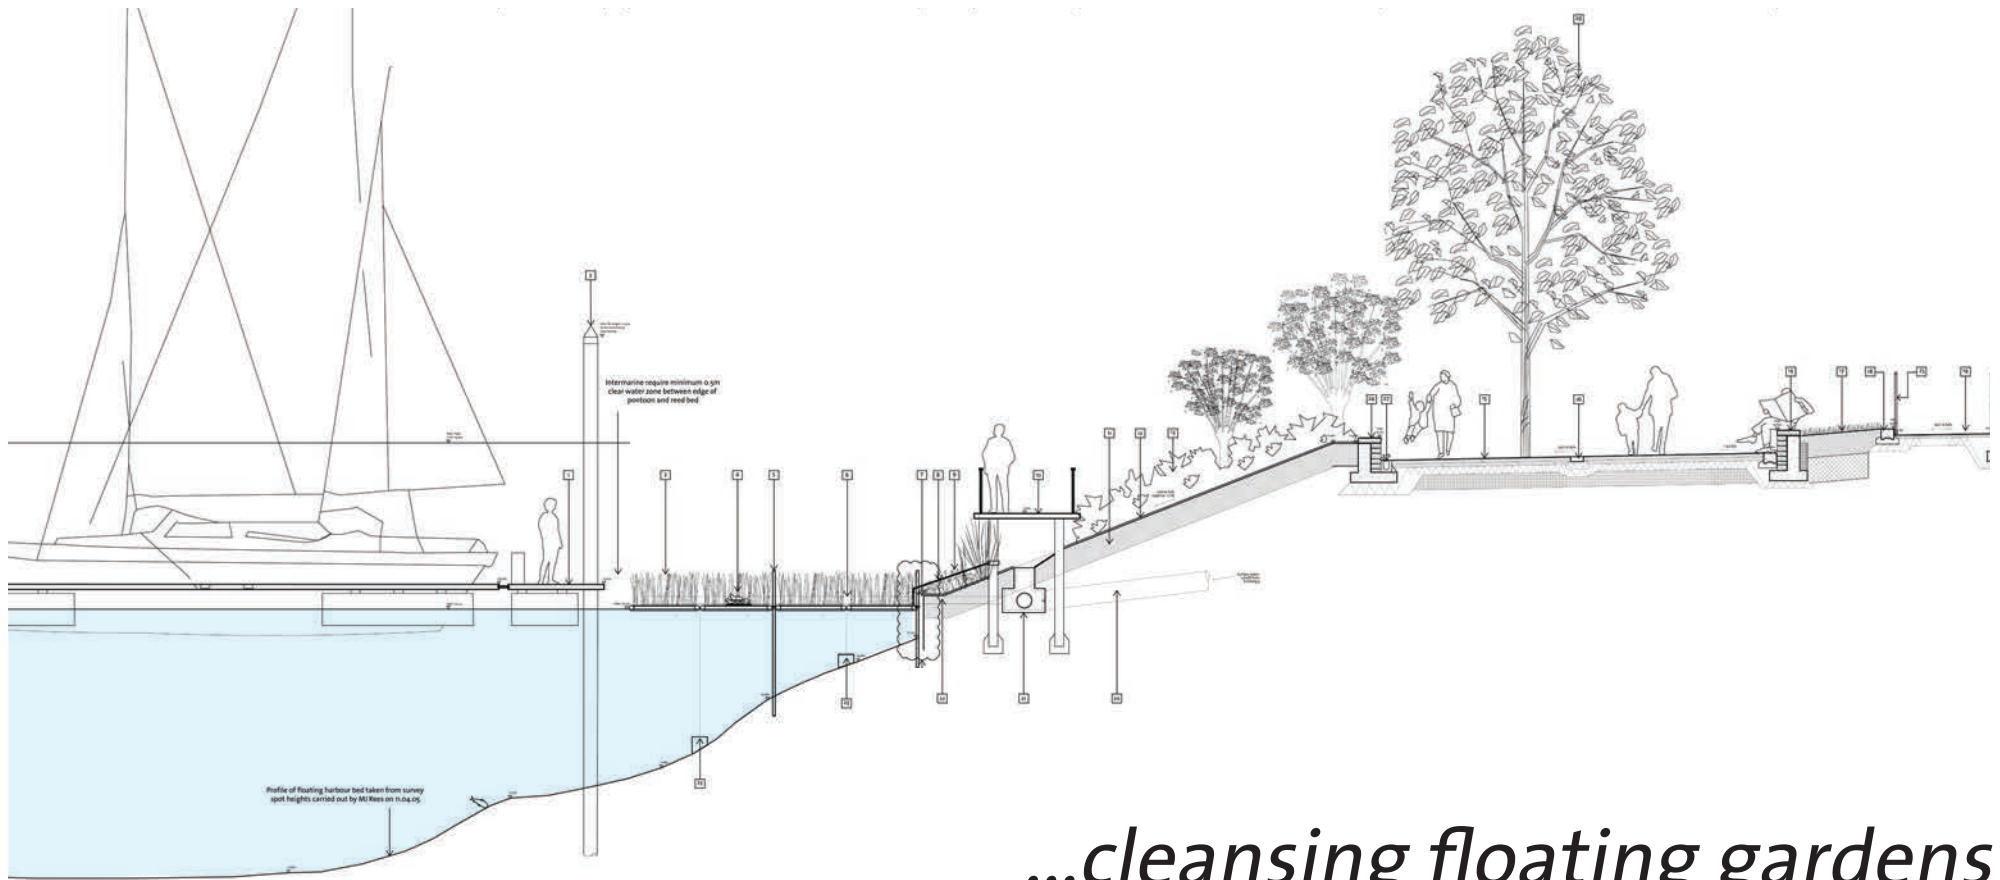

Crescent Gardens

Floating Gardens

HBOS

Lloyds

Floating Harbour

...an integrated SuDS Network

...greenwalls and podium decks

...inner city ecology

...cleansing floating gardens

...cleansing floating gardens

...dynamic urban spaces

...unique urban spaces

The future of SuDS....

...dynamic cityscapes

...integrated cityscapes

A scenic view of a waterfront park. In the foreground, a calm body of water reflects the sky. A stone wall stands on the left side of the water. Several small boats are docked along the shore. In the background, there are modern buildings, including one with a prominent orange facade. Tall pine trees are planted along the right side of the water. The sky is blue with scattered white clouds.